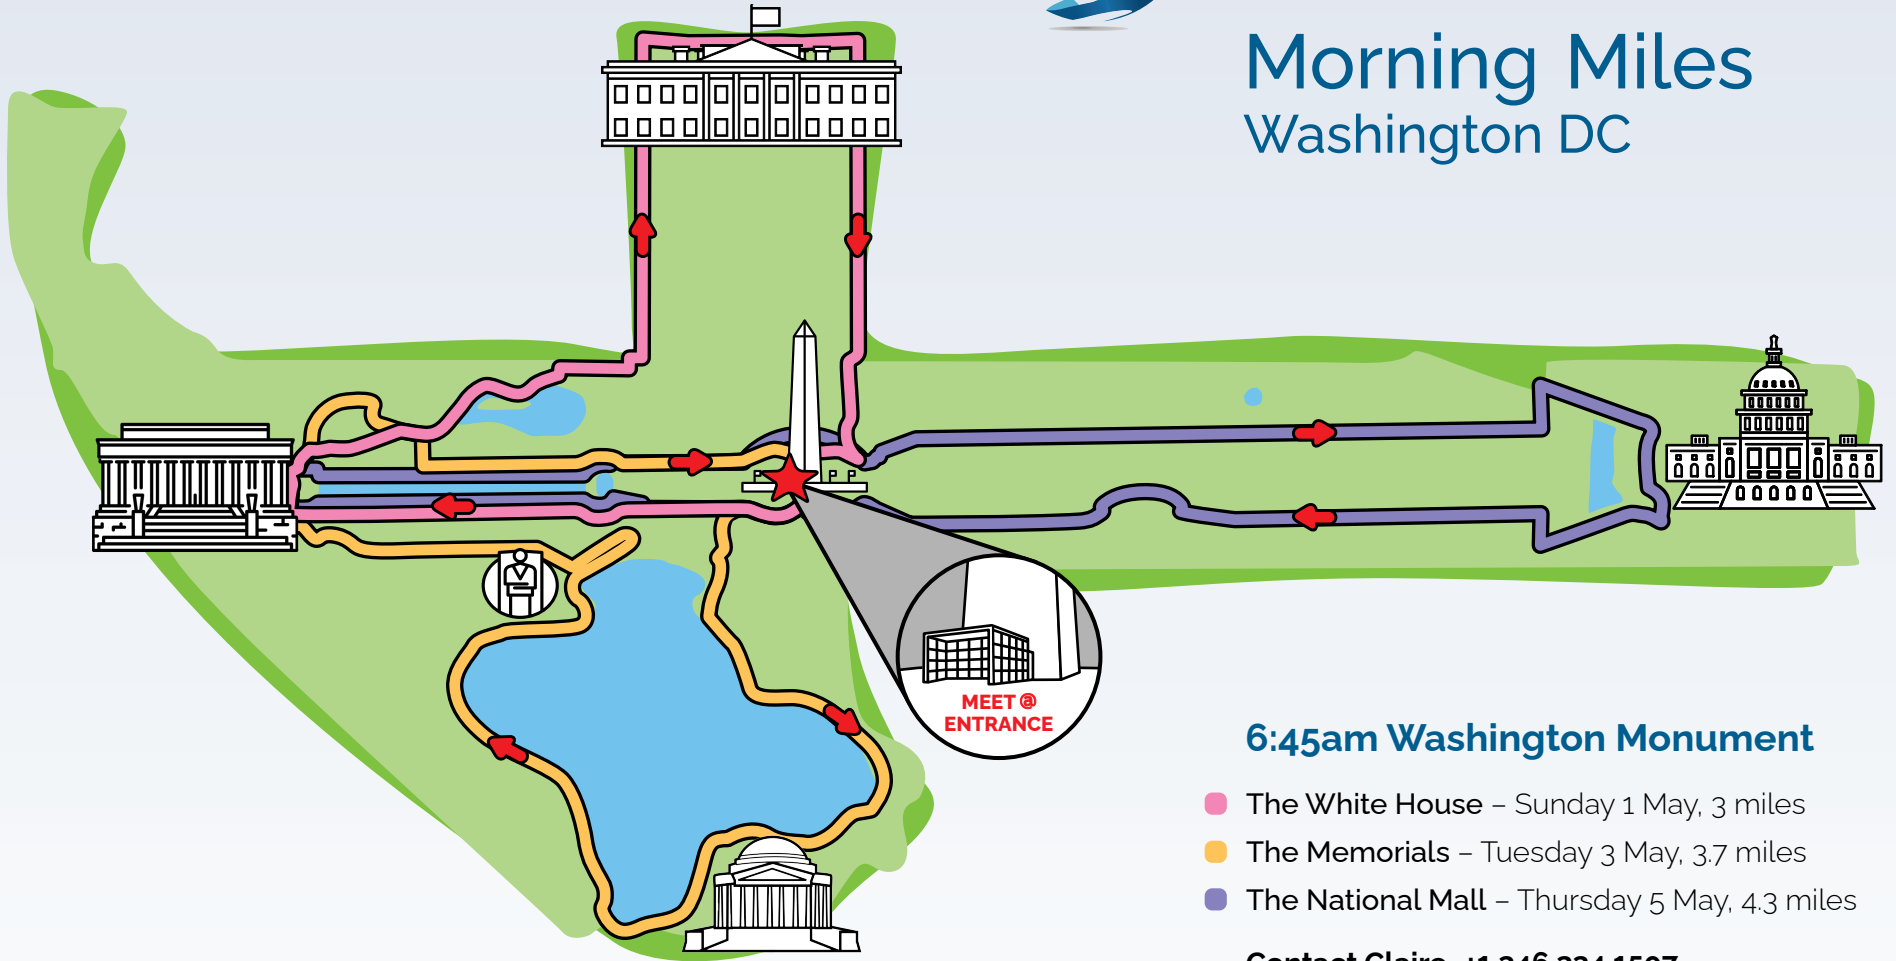

HSSIPM

Morning Miles Washington DC

6:45am Washington Monument

- The White House - Sunday 1 May, 3 miles
- The Memorials - Tuesday 3 May, 3.7 miles
- The National Mall - Thursday 5 May, 4.3 miles

Contact Claire +1 346 334 1507